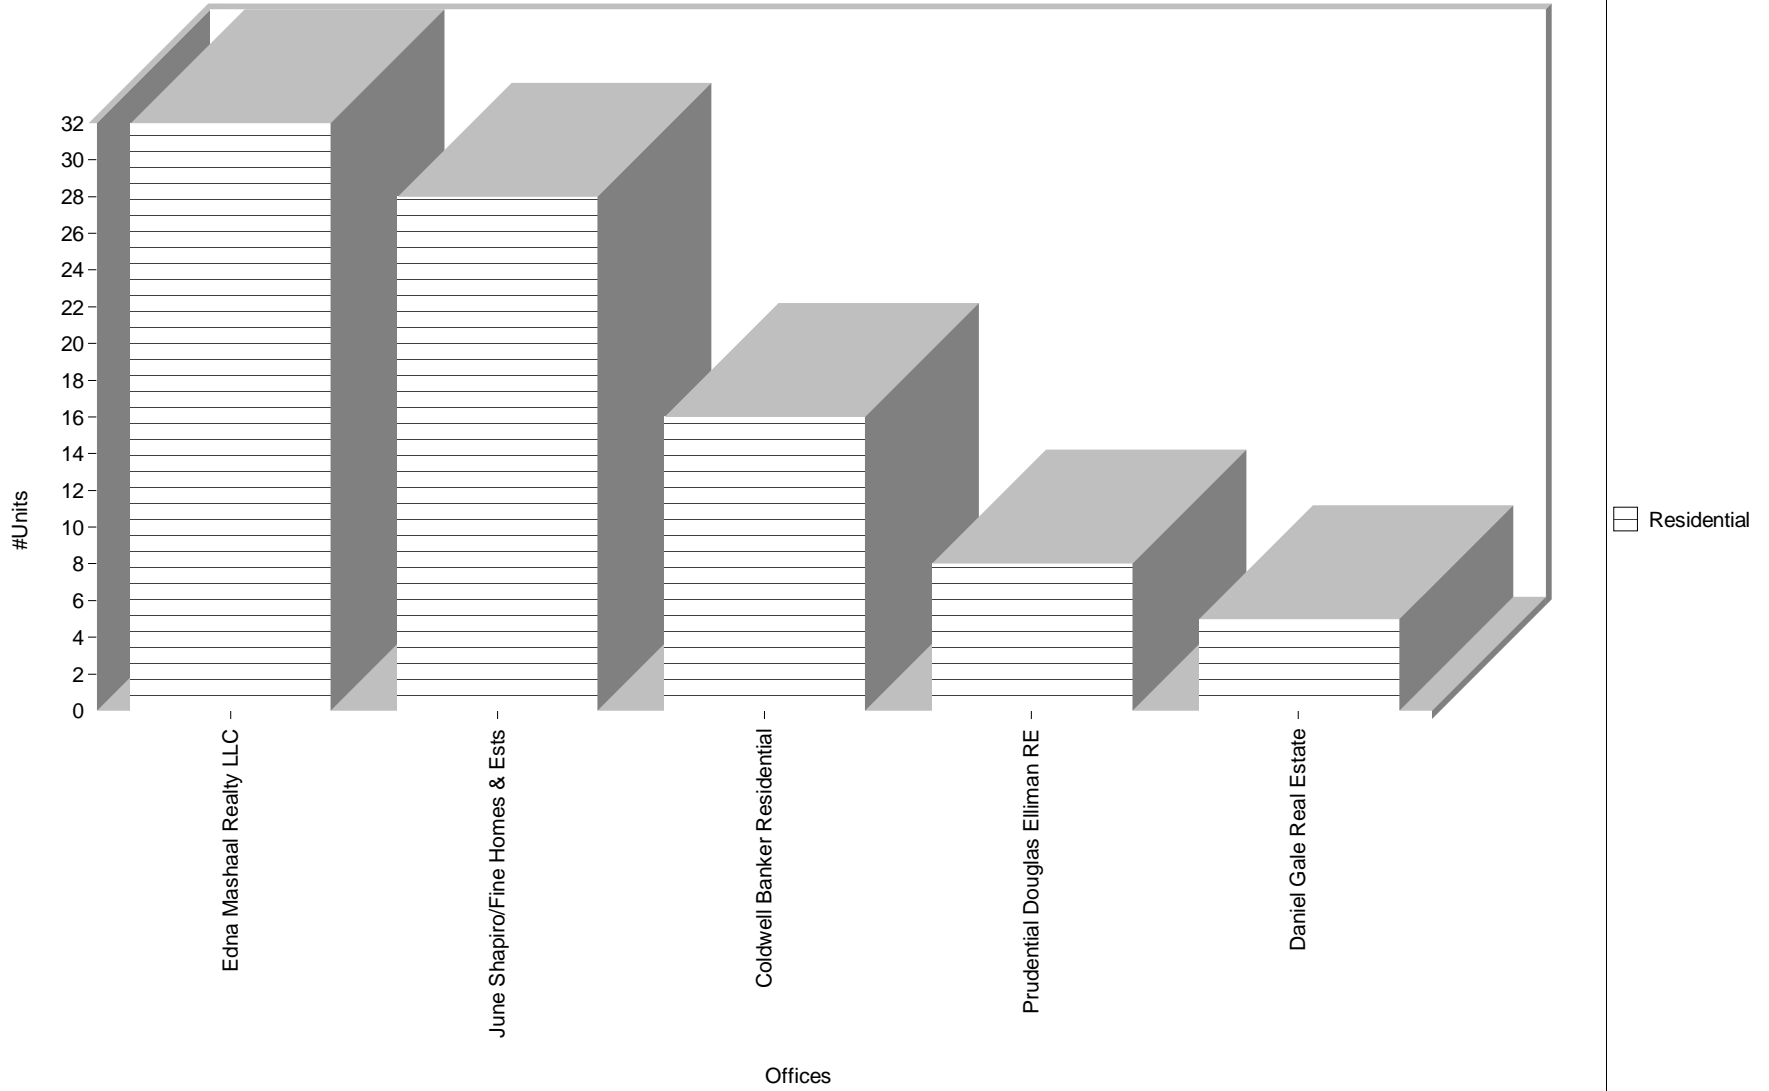

Edna Mashaal Realty LLC

Top 5 Ranking Listing & Selling Brokers for Closings from 9/1/2008 to 12/1/2008 by #Units
Report Run On 12/13/2008

Offices

For Towns: Great Neck

Above created from information on file with the Multiple Listing Service of Long Island, Inc.